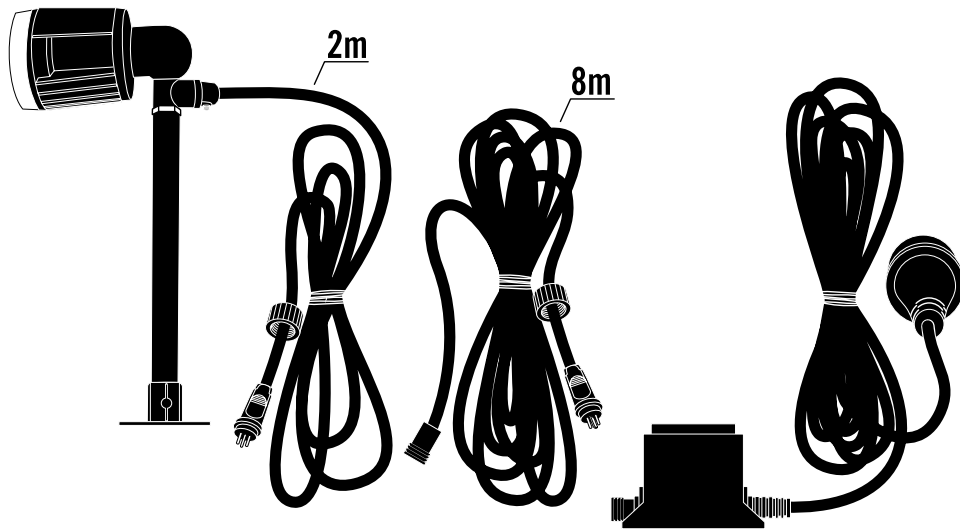

LED Spot set 7645-000/-EE

Alternative A.

1.

2.

LED Spot set 7645-000/-EE

Alternative B.

1.

2.