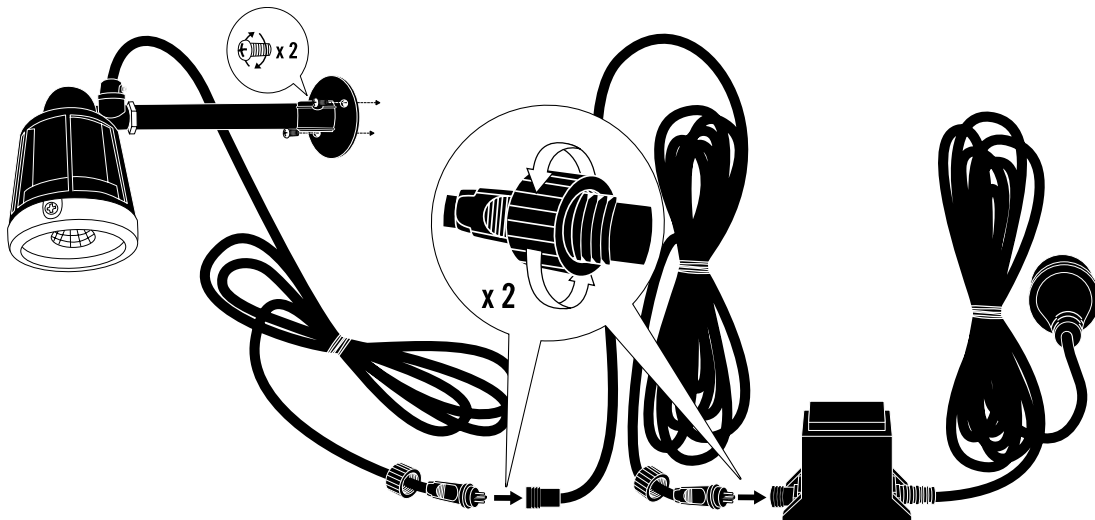

LED Spot set 7645-000/-EE

Alternative A.

1.

2.

LED Spot set 7645-000/-EE

Alternative B.

1.

2.