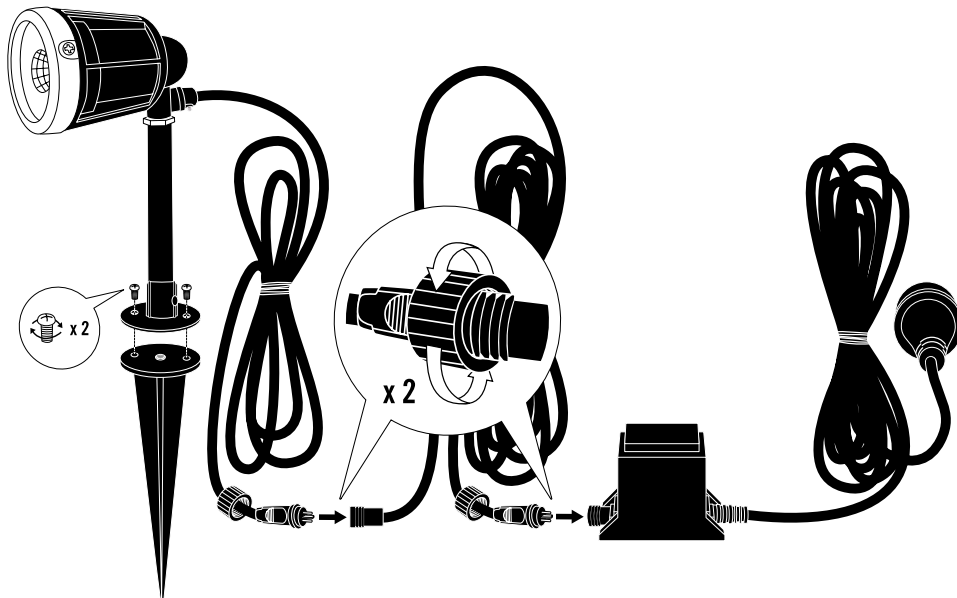

LED Spot set 7645-000/-EE

Alternative A.

1.

2.

LED Spot set 7645-000/-EE

Alternative B.

1.

2.