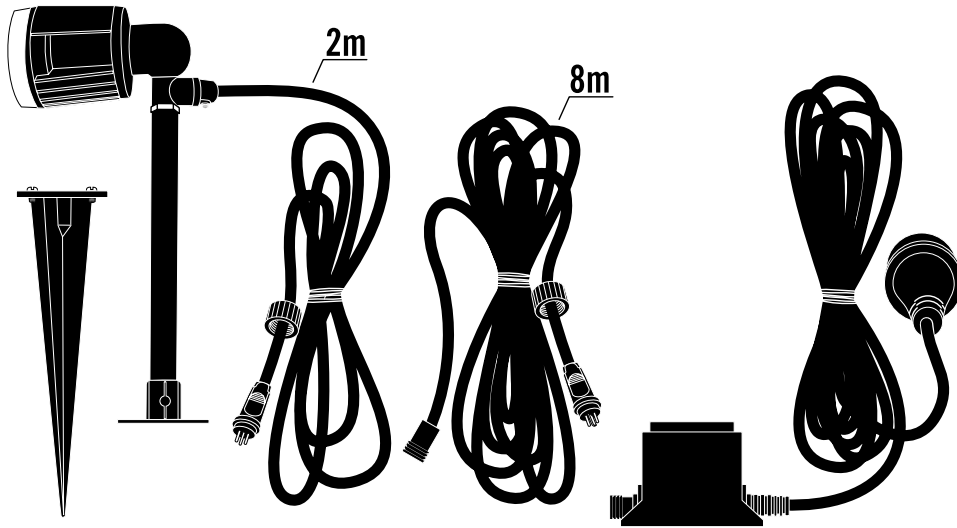

LED Spot set 7645-000/-EE

Alternative A.

1.

2.

LED Spot set 7645-000/-EE

Alternative B.

1.

2.