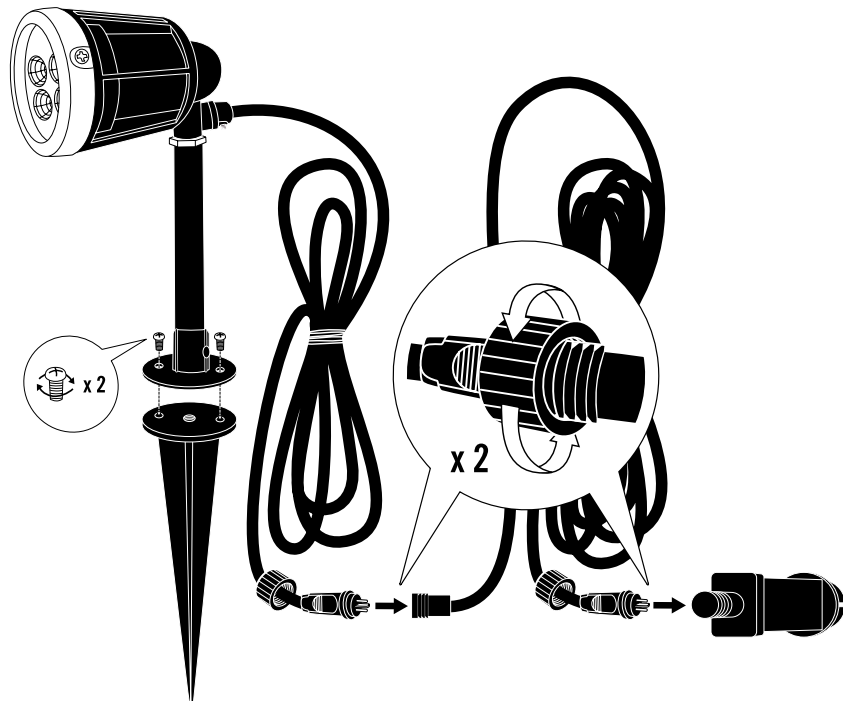

LED Spot set 7447-000/EE

Alternative A.

1.

2.

LED Spot set 7447-000/EE

Alternative B.

1.

2.