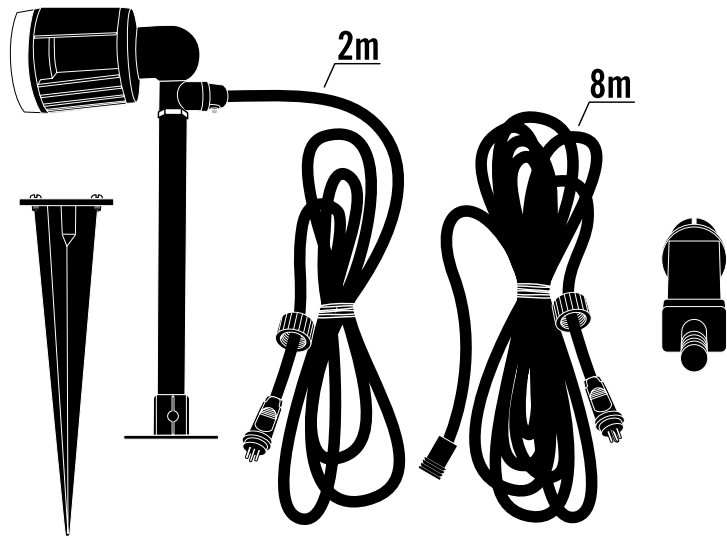

LED Spot set 7447-000/EE

Alternative A.

1.

2.

LED Spot set 7447-000/EE

Alternative B.

1.

2.