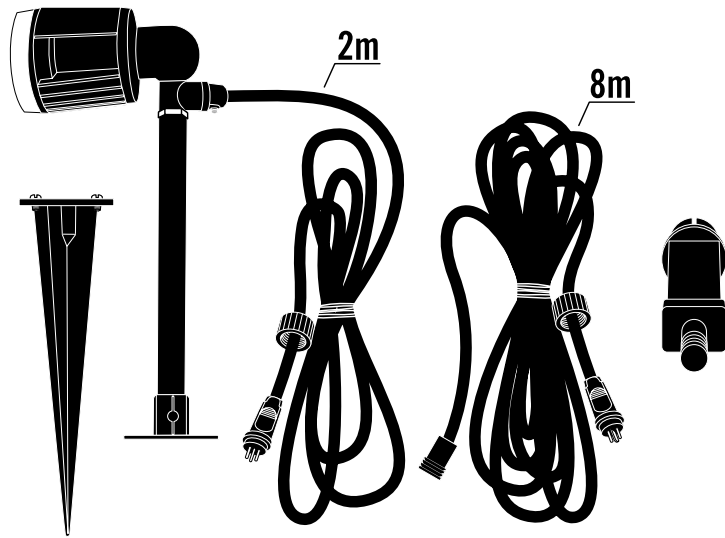

LED Spot set 7447-000/EE

Alternative A.

1.

2.

LED Spot set 7447-000/EE

Alternative B.

1.

2.