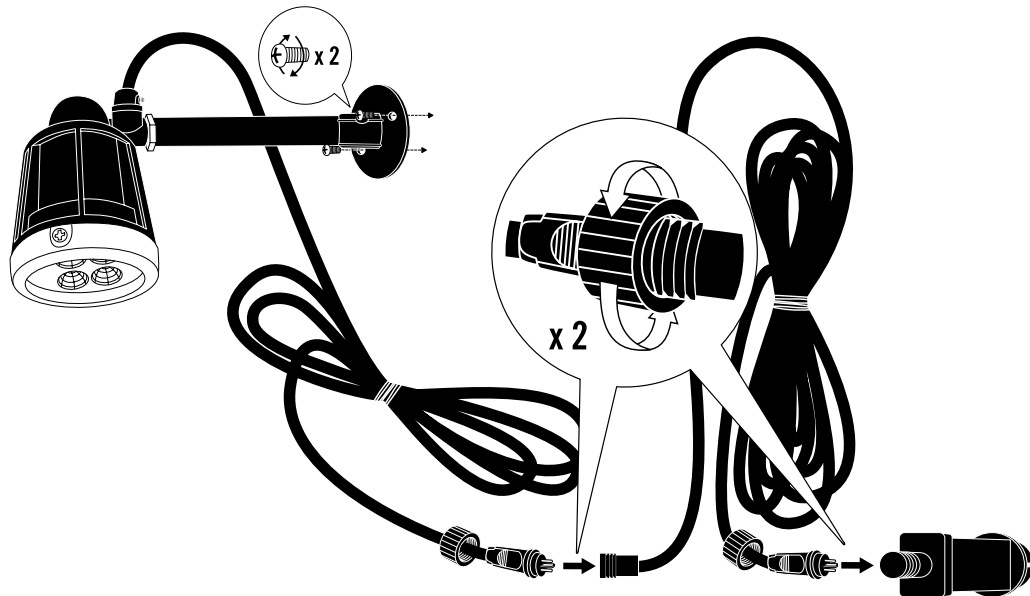

LED Spot set 7447-000/EE

Alternative A.

1.

2.

LED Spot set 7447-000/EE

Alternative B.

1.

2.