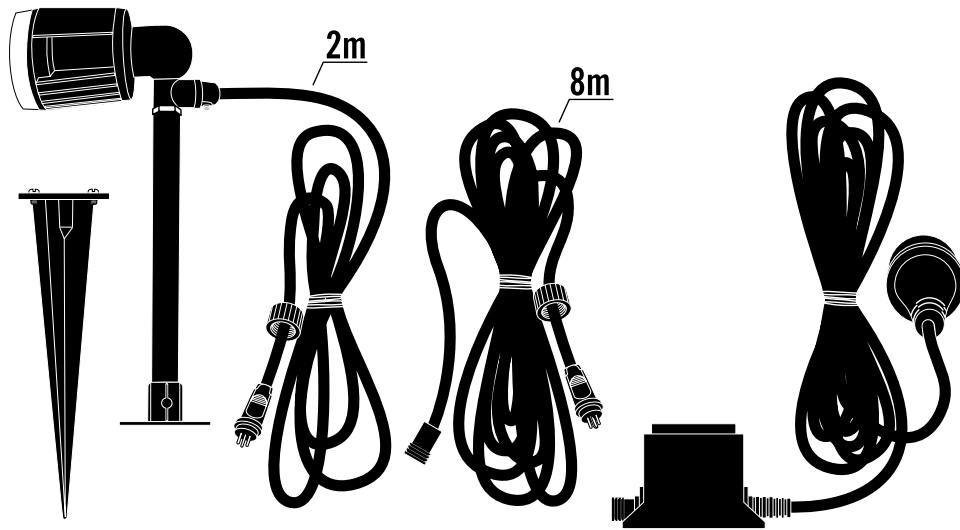

LED Spot set 7648-000/-EE

Alternative A.

2.

1.

LED Spot set 7648-000/-EE

Alternative B.

1.

2.