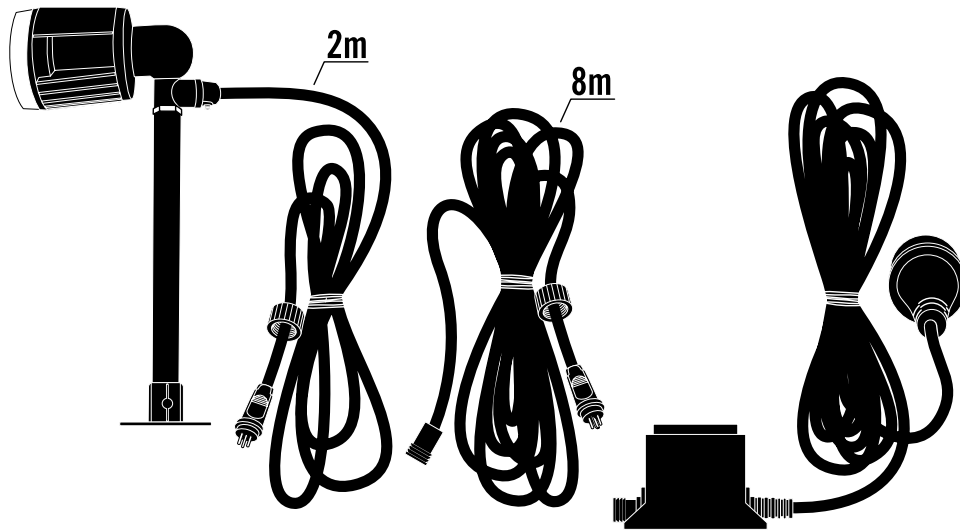

LED Spot set 7648-000/-EE

Alternative A.

2.

1.

LED Spot set 7648-000/-EE

Alternative B.

1.

2.