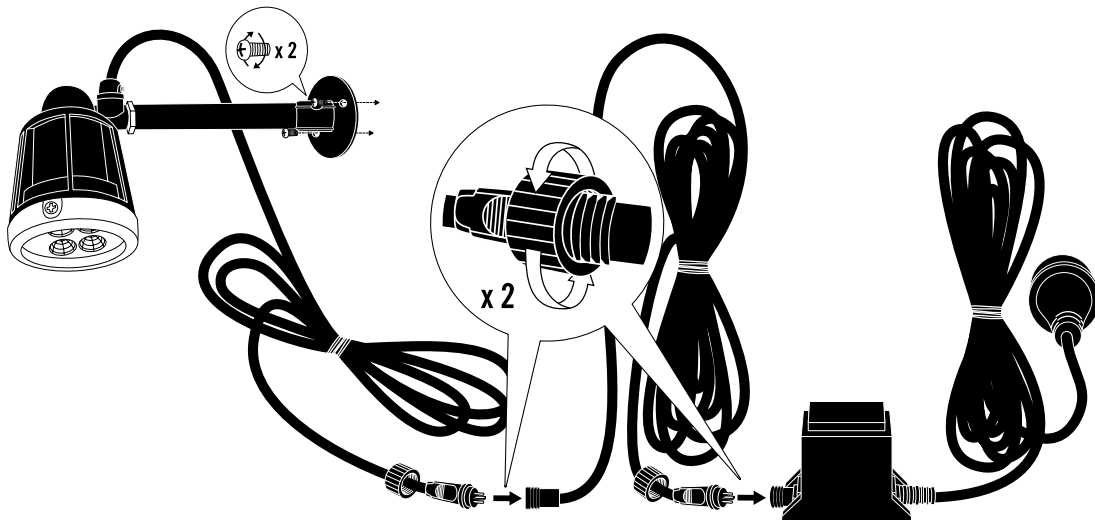

LED Spot set 7648-000/-EE

Alternative A.

2.

1.

LED Spot set 7648-000/-EE

Alternative B.

1.

2.