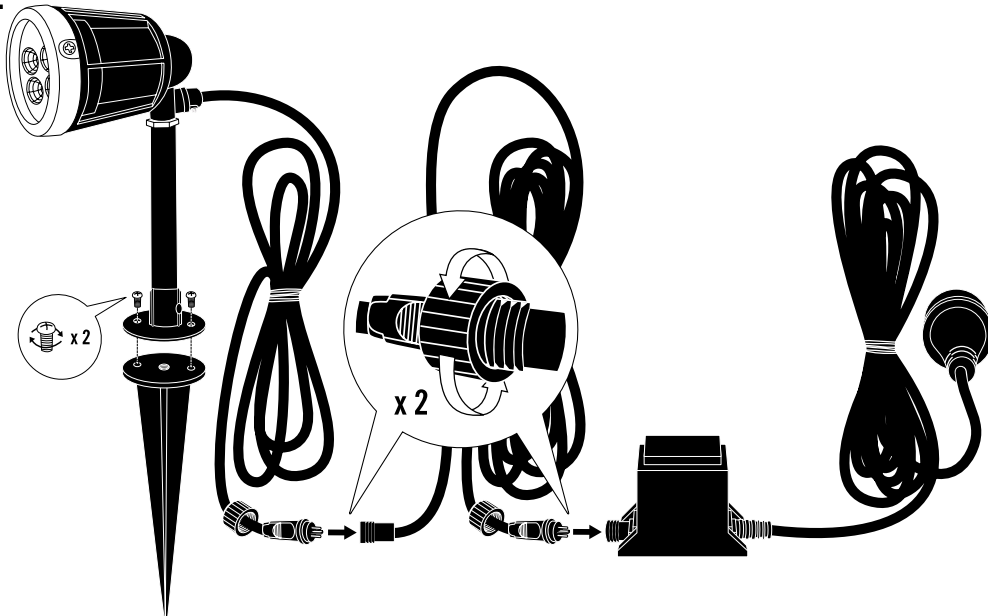

LED Spot set 7648-000/-EE

Alternative A.

2.

1.

LED Spot set 7648-000/-EE

Alternative B.

1.

2.